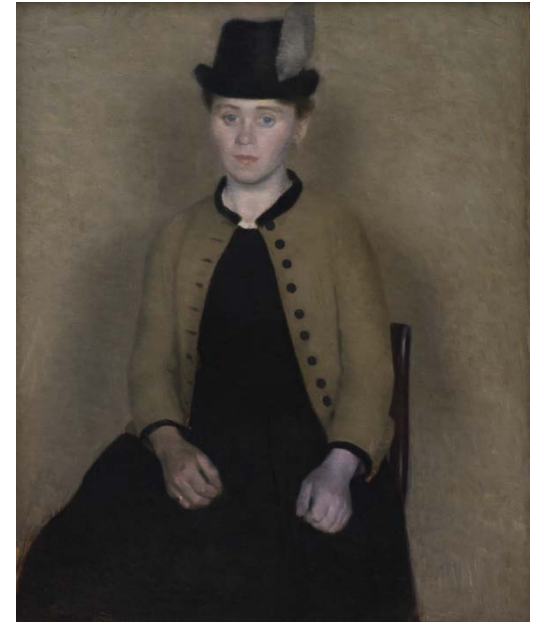

1. Vilhelm Hammershøi, *The Buildings of the Asiatic Company, Seen from St. Annæ Street, Copenhagen*, 1902. Oil on canvas, 57 5/8 x 55 1/3 in. (146.5 x 140.5 cm). Statens Museum for Kunst, smk.dk.

2. Vilhelm Hammershøi, *Interior in Strandgade, Sunlight on the Floor*, 1901. Oil on canvas, 18 1/3 x 20 1/2 in. (46.5 x 52 cm). Statens Museum for Kunst, smk.dk.

3. Vilhelm Hammershøi, *View of Jægersborg Allé, Gentofte, North of Copenhagen*, 1892. Oil on canvas, 13 7/8 x 16 1/2 in. (35.3 x 41.8 cm). Statens Museum for Kunst, smk.dk.

4. Vilhelm Hammershøi, *Interior with the Artist's Easel*, 1910. Oil on canvas, 33 x 27 1/5 in. (84 x 69 cm). Statens Museum for Kunst, smk.dk.

5. Vilhelm Hammershøi, *Interior. Artificial Light*, 1909. Oil on canvas, 23 5/8 x 32 5/8 in. (60 x 82.8 cm). Statens Museum for Kunst, smk.dk.

6. Vilhelm Hammershøi, *Portrait of Ida Isted, Later the Artist's Wife*, 1890. Oil on canvas, 42 x 33 7/8 in. (106.5 x 86 cm). Statens Museum for Kunst, smk.dk.