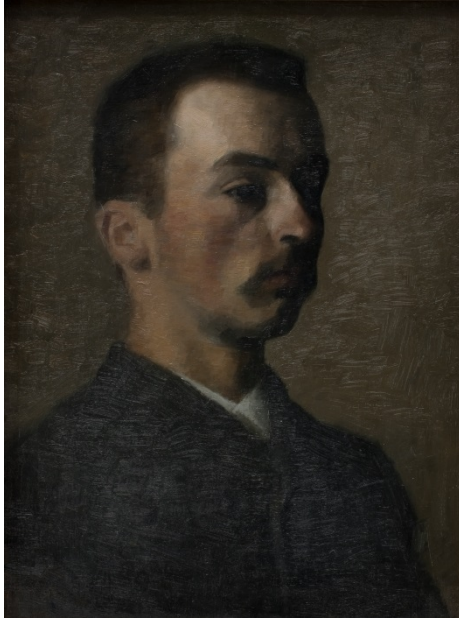

3. Vilhelm Hammershøi, *View of Jægersborg Allé, Gentofte, North of Copenhagen*, 1892. Oil on canvas, 13 7/8 x 16 1/2 in. (35.3 x 41.8 cm). Statens Museum for Kunst, smk.dk.

4. Vilhelm Hammershøi, *Interior with the Artist's Easel*, 1910. Oil on canvas, 33 x 27 1/5 in. (84 x 69 cm). Statens Museum for Kunst, smk.dk.

5. Vilhelm Hammershøi, *Interior. Artificial Light*, 1909. Oil on canvas, 23 5/8 x 32 5/8 in. (60 x 82.8 cm). Statens Museum for Kunst, smk.dk.

6. Vilhelm Hammershøi, *Portrait of Ida Isted, Later the Artist's Wife*, 1890. Oil on canvas, 42 x 33 7/8 in. (106.5 x 86 cm). Statens Museum for Kunst, smk.dk.

7. Vilhelm Hammershøi, *Near Fortunen, Jægersborg Deer Park, North of Copenhagen*, 1901. Oil on canvas, 21 5/8 x 26 1/5 in. (55 x 66.5 cm). Statens Museum for Kunst, smk.dk.

8. Vilhelm Hammershøi, *Woman Seen from the Back*, 1888. Oil on canvas, 25 x 21 5/8 in. (63.5 x 55.5 cm). Statens Museum for Kunst, smk.dk.

9. Vilhelm Hammershøi, *Amalienborg Palace Square, Copenhagen*, 1896. Oil on canvas, 53 3/4 x 53 3/4 in. (136.5 x 136.5 cm). Statens Museum for Kunst, smk.dk.

10. Vilhelm Hammershøi, *Self-Portrait*, 1890. Oil on canvas, 20 1/2 x 15 1/2 in. (52 x 39.5 cm). Statens Museum for Kunst, smk.dk.