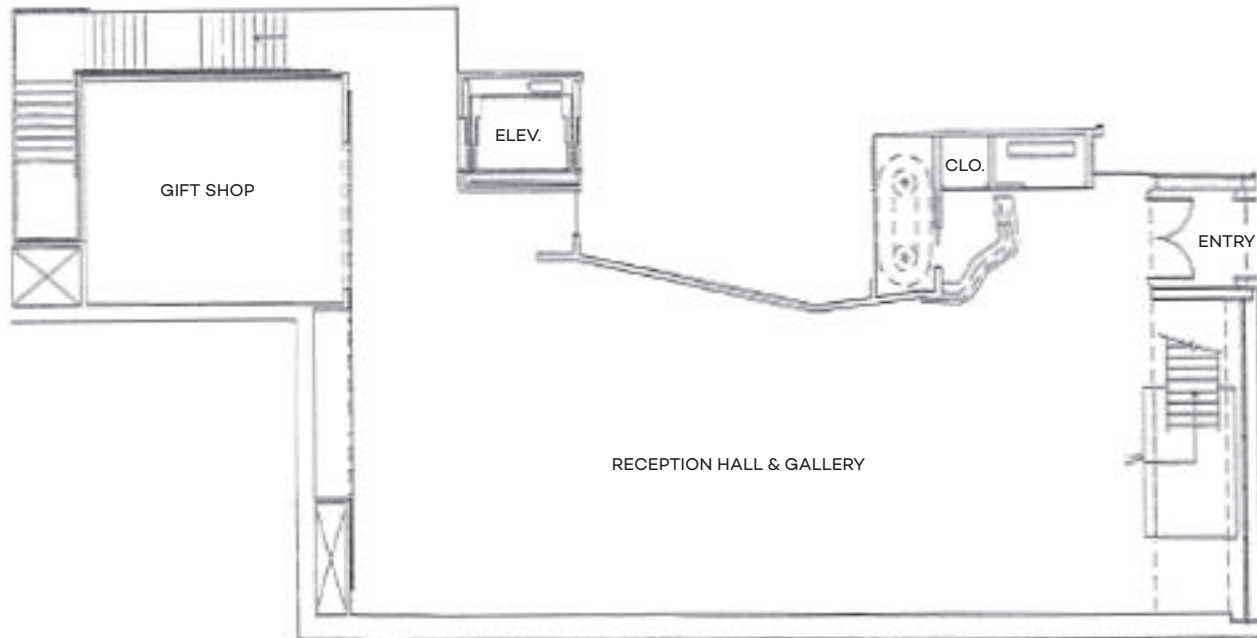

VOLVO HALL

1600 Square Feet

Cocktails- 175 guests

Seated Dinner- 120 guests

VICTOR BORGE HALL

168 Seat Movie Theatre

15 x 33 Foot Stage

Subject to additional equipment fees dependent on type of event. Hourly rates are available for screenings and concerts.

KENNEY GALLERY & TAPLIN CAFE

1500 Square Feet

Cocktails- 150 guests
Seated Dinner- 100 guests

A buyout fee may be necessary for use of the
café space.

STATOIL AND TEEKAY CONFERENCE ROOMS

432 Square Feet

Meeting- 26-32
(one large table or 2-4 smaller tables)

Can be divided or left open.

LAXNESS LIBRARY

430 Square Feet

Meeting- 16-20

The library is not available on Wednesdays
and Saturdays.

6TH FLOOR CONFERENCE ROOMS

216 Square Feet

Osher (West) Seminar Room Meeting- 10

East Seminar Room Meeting- 8

2 rooms available of this size are available.