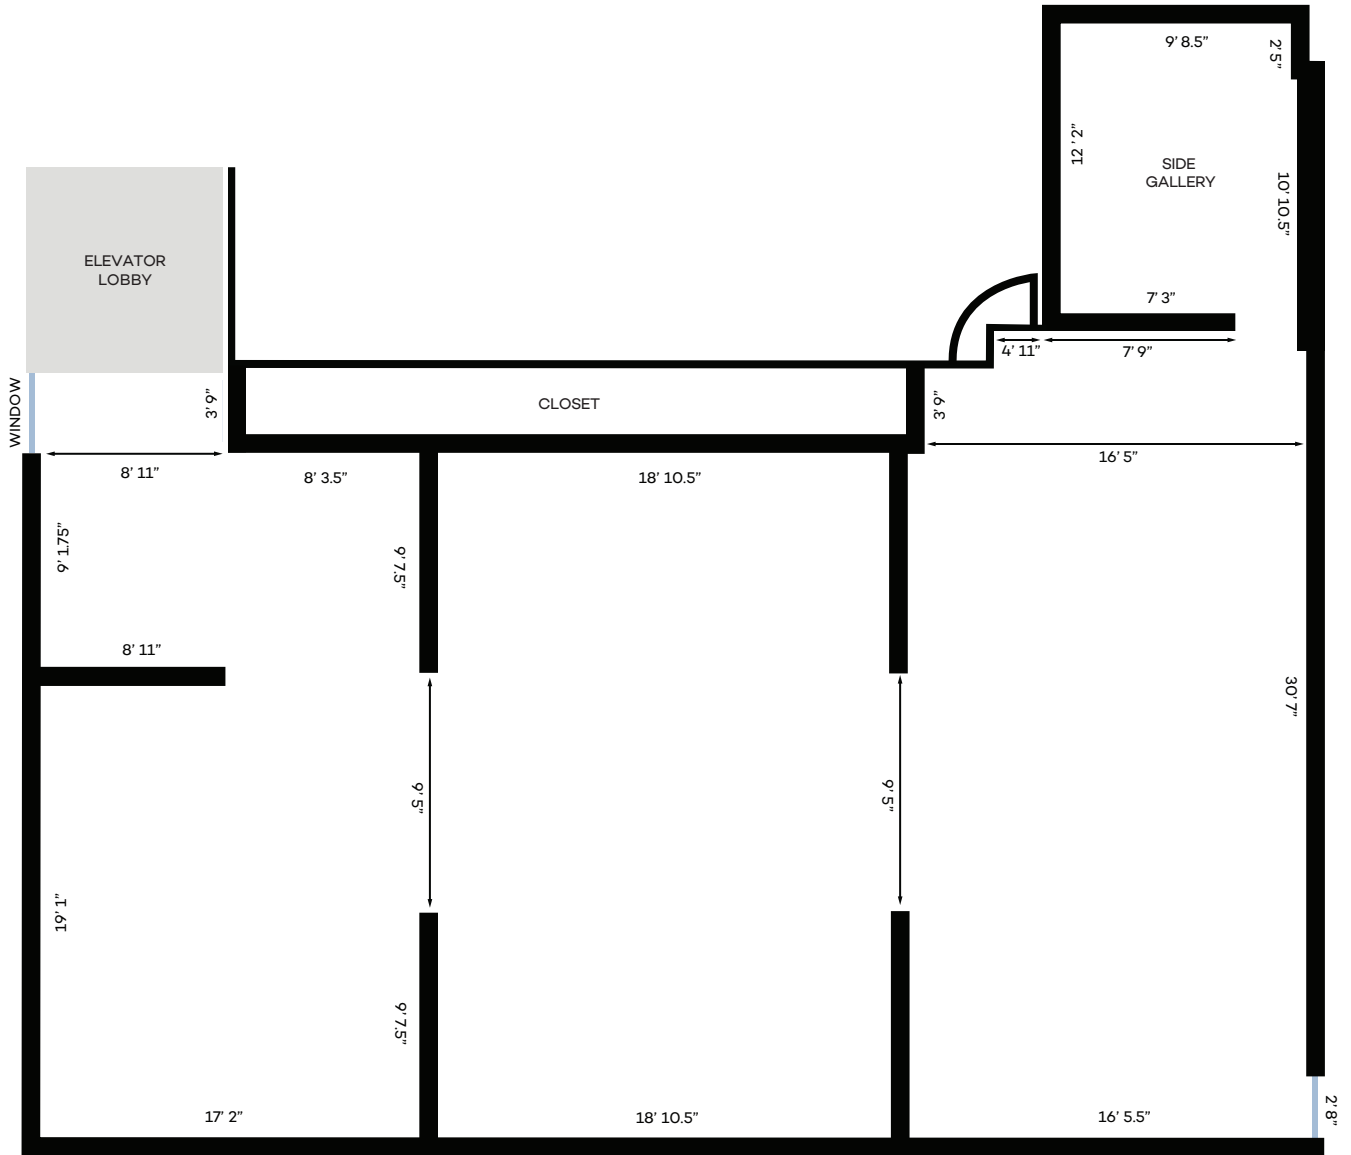

VOLVO HALL

1600 Square Feet

Cocktails- 175 guests

Seated Dinner- 120 guests

VICTOR BORGE HALL

168 Seat Movie Theatre

15 x 33 Foot Stage

Subject to additional equipment fees dependent on type of event. Hourly rates are available for screenings and concerts.

KENNEY GALLERY & TAPLIN CAFE

1500 Square Feet

Cocktails- 150 guests
Seated Dinner- 100 guests

A buyout fee may be necessary for use of the
café space.

STATOIL AND TEEKAY CONFERENCE ROOMS

432 Square Feet

Meeting- 26-32
(one large table or 2-4 smaller tables)

Can be divided or left open.

LAXNESS LIBRARY

430 Square Feet

Meeting- 16-20

The library is not available on Wednesdays
and Saturdays.

6TH FLOOR CONFERENCE ROOMS

216 Square Feet

Osher (West) Seminar Room Meeting- 10

East Seminar Room Meeting- 8

2 rooms available of this size are available.