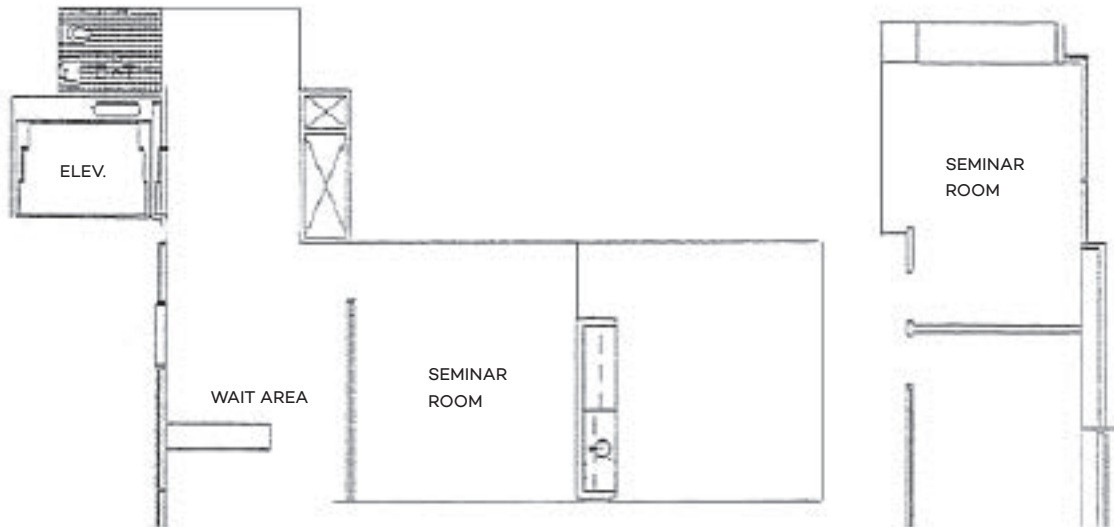

VOLVO HALL

1600 Square Feet

Cocktails- 175 guests

Seated Dinner- 120 guests

VICTOR BORGE HALL

168 Seat Movie Theatre

15 x 33 Foot Stage

Subject to additional equipment fees dependent on type of event. Hourly rates are available for screenings and concerts.

KENNEY GALLERY & TAPLIN CAFE

1500 Square Feet

Cocktails- 150 guests
Seated Dinner- 100 guests

A buyout fee may be necessary for use of the
café space.

STATOIL AND TEEKAY CONFERENCE ROOMS

432 Square Feet

Meeting- 26-32
(one large table or 2-4 smaller tables)

Can be divided or left open.

LAXNESS LIBRARY

430 Square Feet

Meeting- 16-20

The library is not available on Wednesdays
and Saturdays.

6TH FLOOR CONFERENCE ROOMS

216 Square Feet

Osher (West) Seminar Room Meeting- 10

East Seminar Room Meeting- 8

2 rooms available of this size are available.