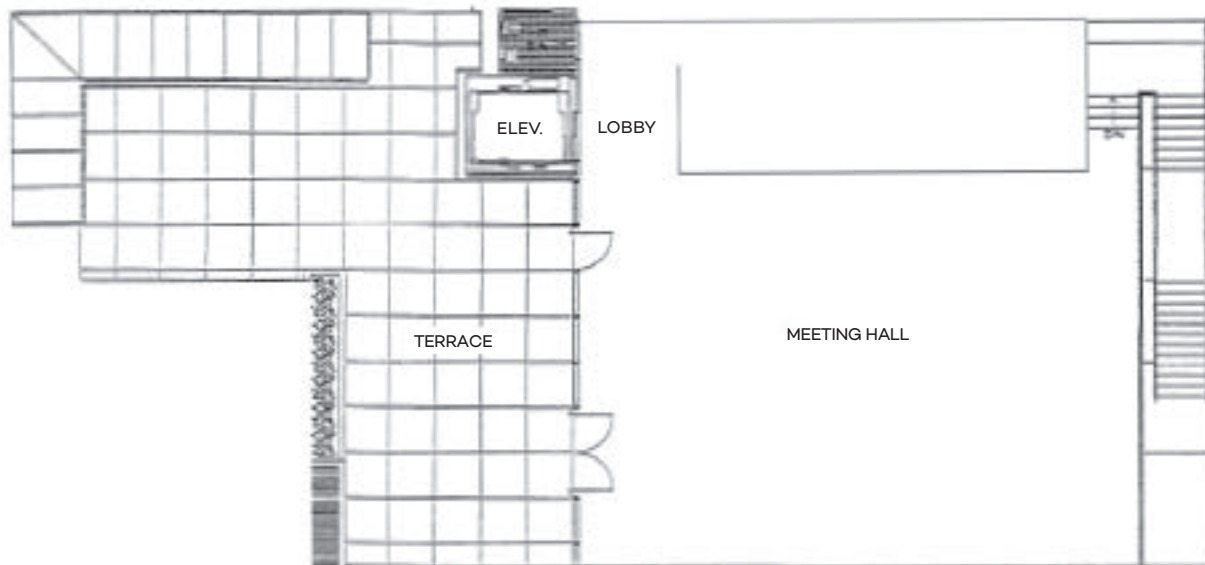

VOLVO HALL

1600 Square Feet

Cocktails- 175 guests

Seated Dinner- 120 guests

VICTOR BORGE HALL

168 Seat Movie Theatre

15 x 33 Foot Stage

Subject to additional equipment fees dependent on type of event. Hourly rates are available for screenings and concerts.

KENNEY GALLERY & TAPLIN CAFE

1500 Square Feet

Cocktails- 150 guests
Seated Dinner- 100 guests

A buyout fee may be necessary for use of the
café space.

STATOIL AND TEEKAY CONFERENCE ROOMS

432 Square Feet

Meeting- 26-32
(one large table or 2-4 smaller tables)

Can be divided or left open.

LAXNESS LIBRARY

430 Square Feet

Meeting- 16-20

The library is not available on Wednesdays
and Saturdays.

6TH FLOOR CONFERENCE ROOMS

216 Square Feet

Osher (West) Seminar Room Meeting- 10

East Seminar Room Meeting- 8

2 rooms available of this size are available.