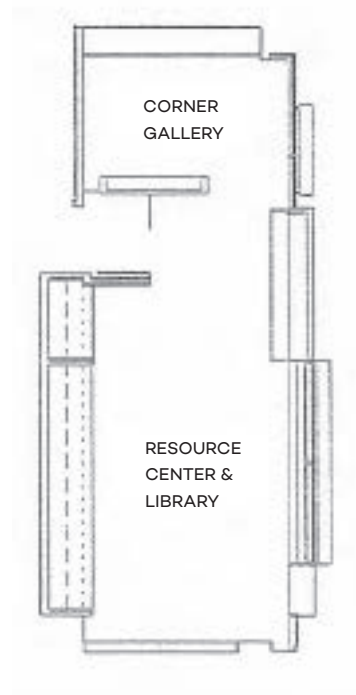

VOLVO HALL

1600 Square Feet

Cocktails- 175 guests

Seated Dinner- 120 guests

VICTOR BORGE HALL

168 Seat Movie Theatre

15 x 33 Foot Stage

Subject to additional equipment fees dependent on type of event. Hourly rates are available for screenings and concerts.

KENNEY GALLERY & TAPLIN CAFE

1500 Square Feet

Cocktails- 150 guests
Seated Dinner- 100 guests

A buyout fee may be necessary for use of the
café space.

STATOIL AND TEEKAY CONFERENCE ROOMS

432 Square Feet

Meeting- 26-32
(one large table or 2-4 smaller tables)

Can be divided or left open.

LAXNESS LIBRARY

430 Square Feet

Meeting- 16-20

The library is not available on Wednesdays
and Saturdays.

6TH FLOOR CONFERENCE ROOMS

216 Square Feet

Osher (West) Seminar Room Meeting- 10

East Seminar Room Meeting- 8

2 rooms available of this size are available.