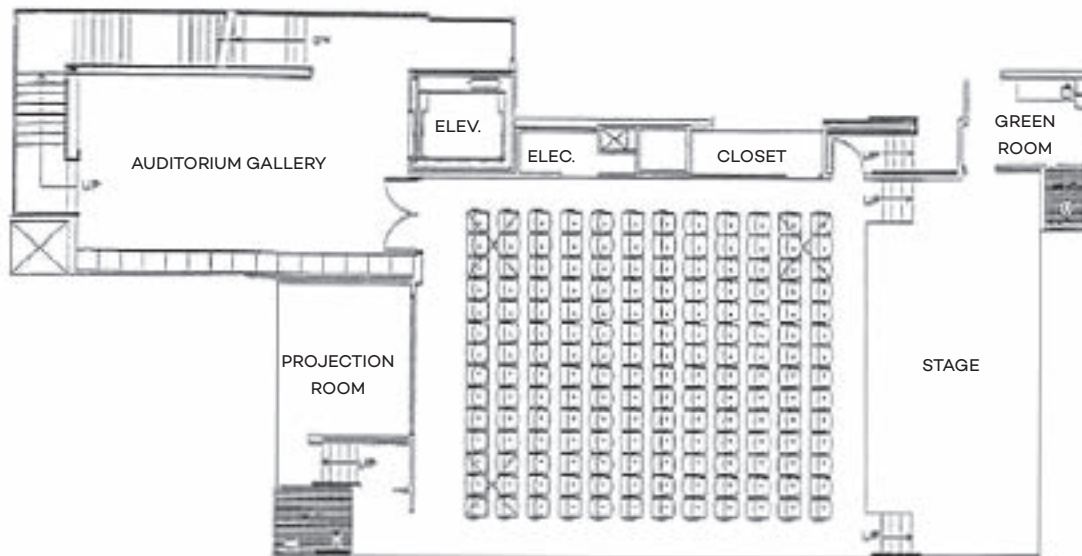

VOLVO HALL

1600 Square Feet

Cocktails- 175 guests

Seated Dinner- 120 guests

VICTOR BORGE HALL

168 Seat Movie Theatre

15 x 33 Foot Stage

Subject to additional equipment fees dependent on type of event. Hourly rates are available for screenings and concerts.

KENNEY GALLERY & TAPLIN CAFE

1500 Square Feet

Cocktails- 150 guests
Seated Dinner- 100 guests

A buyout fee may be necessary for use of the
café space.

STATOIL AND TEEKAY CONFERENCE ROOMS

432 Square Feet

Meeting- 26-32
(one large table or 2-4 smaller tables)

Can be divided or left open.

LAXNESS LIBRARY

430 Square Feet

Meeting- 16-20

The library is not available on Wednesdays
and Saturdays.

6TH FLOOR CONFERENCE ROOMS

216 Square Feet

Osher (West) Seminar Room Meeting- 10

East Seminar Room Meeting- 8

2 rooms available of this size are available.