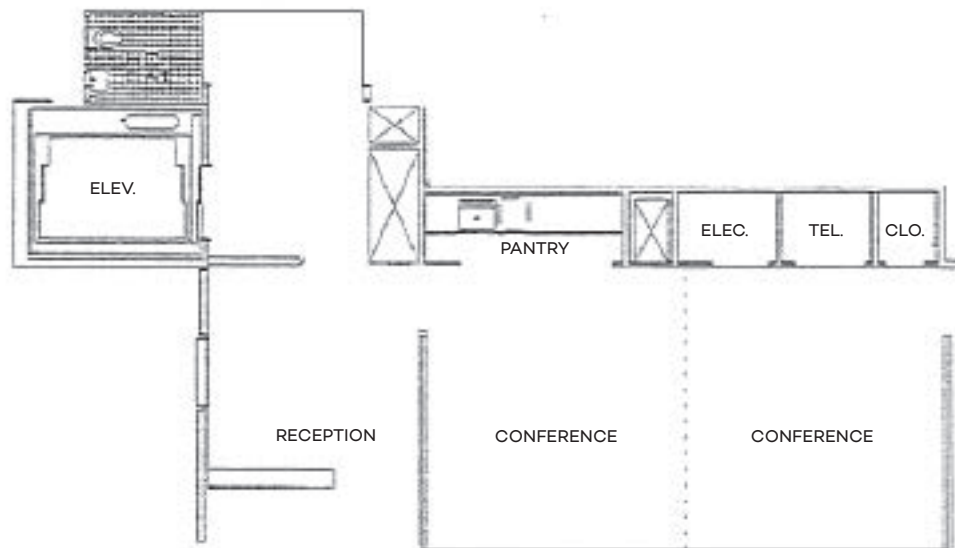

VOLVO HALL

1600 Square Feet

Cocktails- 175 guests

Seated Dinner- 120 guests

VICTOR BORGE HALL

168 Seat Movie Theatre

15 x 33 Foot Stage

Subject to additional equipment fees dependent on type of event. Hourly rates are available for screenings and concerts.

KENNEY GALLERY & TAPLIN CAFE

1500 Square Feet

Cocktails- 150 guests
Seated Dinner- 100 guests

A buyout fee may be necessary for use of the
café space.

STATOIL AND TEEKAY CONFERENCE ROOMS

432 Square Feet

Meeting- 26-32
(one large table or 2-4 smaller tables)

Can be divided or left open.

LAXNESS LIBRARY

430 Square Feet

Meeting- 16-20

The library is not available on Wednesdays
and Saturdays.

6TH FLOOR CONFERENCE ROOMS

216 Square Feet

Osher (West) Seminar Room Meeting- 10

East Seminar Room Meeting- 8

2 rooms available of this size are available.