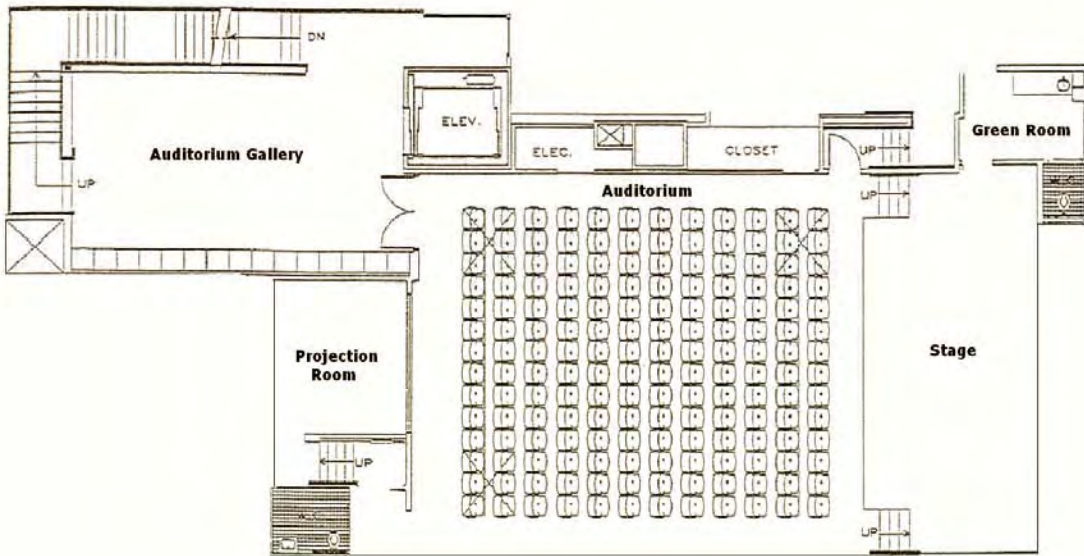

Volvo Hall

1600 Square Feet

Cocktails– 250 guests

Seated Dinner– 120 guests

Victor Borge Hall

168 Seat Movie Theatre

15 x 33 Foot Stage

Subject to additional equipment fees dependent on type of event. Hourly rates available for screenings and concerts.

Third Floor Galleries

1850 Square Feet

Cocktails - 250

Use of the Galleries requires approval from the foundation. Approval for catering is dependent on the type of current installation.

Fourth Floor Gallery

480 Square Feet

The Galleries are open to Public 12-6 Tues-Sat

Kenney Gallery & Taplin Cafe

1500 Square Feet

Cocktails– 220 guests

Seated Dinner– 100 guests

Statoil and Teekay Conference Rooms

432 Square Feet

Can be divided or left open.

Laxness Library

430 Square Feet

The library is not available on Saturdays.

6th Floor Conference Rooms

216 Square Feet

2 rooms available of this size are available.