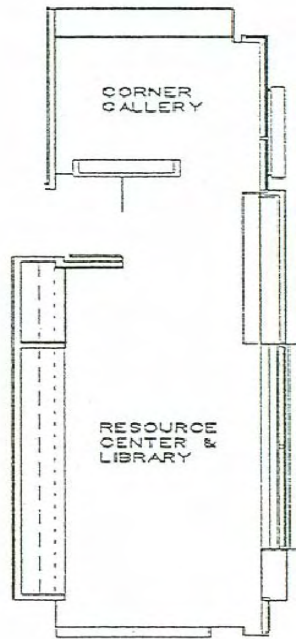

Volvo Hall

1600 Square Feet

Cocktails– 250 guests

Seated Dinner– 120 guests

Victor Borge Hall

168 Seat Movie Theatre

15 x 33 Foot Stage

Subject to additional equipment fees dependent on type of event. Hourly rates available for screenings and concerts.

Third Floor Galleries

1850 Square Feet

Cocktails - 250

Use of the Galleries requires approval from the foundation. Approval for catering is dependent on the type of current installation.

Fourth Floor Gallery

480 Square Feet

The Galleries are open to Public 12-6 Tues-Sat

Kenney Gallery & Taplin Cafe

1500 Square Feet

Cocktails– 220 guests

Seated Dinner– 100 guests

Statoil and Teekay Conference Rooms

432 Square Feet

Can be divided or left open.

Laxness Library

430 Square Feet

The library is not available on Saturdays.

6th Floor Conference Rooms

216 Square Feet

2 rooms available of this size are available.