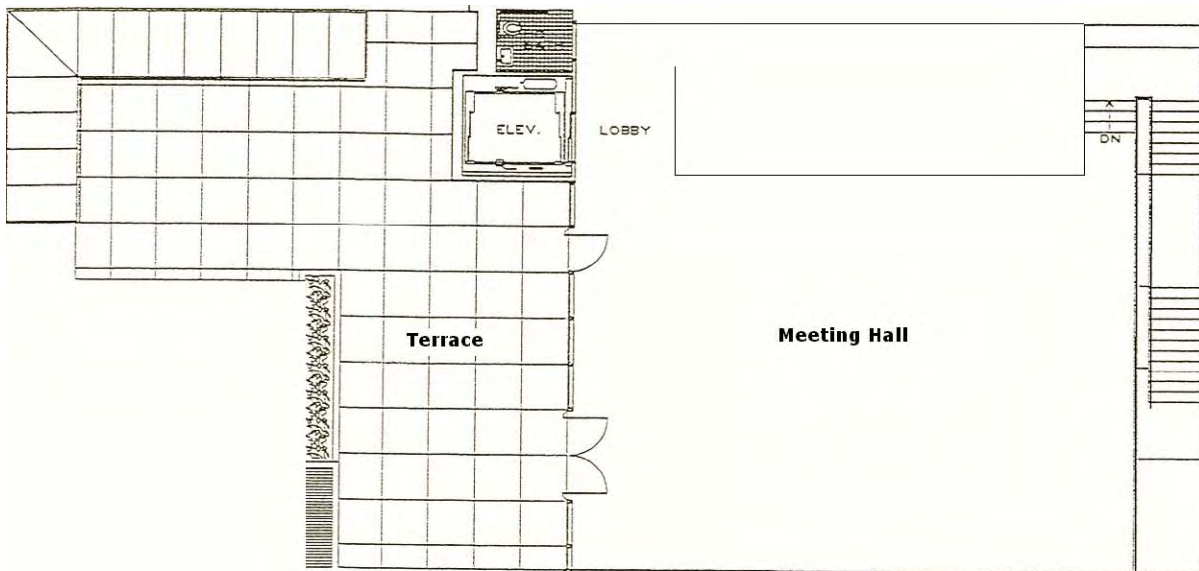

Volvo Hall

1600 Square Feet

Cocktails– 250 guests

Seated Dinner– 120 guests

Victor Borge Hall

168 Seat Movie Theatre

15 x 33 Foot Stage

Subject to additional equipment fees dependent on type of event. Hourly rates available for screenings and concerts.

Third Floor Galleries

1850 Square Feet

Cocktails - 250

Use of the Galleries requires approval from the foundation. Approval for catering is dependent on the type of current installation.

Fourth Floor Gallery

480 Square Feet

The Galleries are open to Public 12-6 Tues-Sat

Kenney Gallery & Taplin Cafe

1500 Square Feet

Cocktails– 220 guests

Seated Dinner– 100 guests

Statoil and Teekay Conference Rooms

432 Square Feet

Can be divided or left open.

Laxness Library

430 Square Feet

The library is not available on Saturdays.

6th Floor Conference Rooms

216 Square Feet

2 rooms available of this size are available.