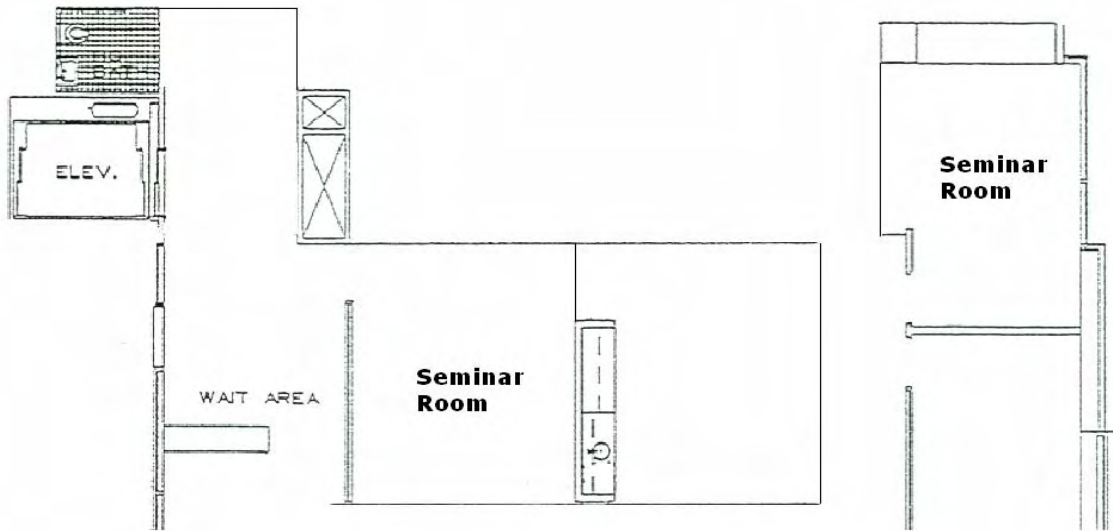

Third Floor Galleries

1850 Square Feet

Cocktails - 250

Use of the Galleries requires approval from the foundation. Approval for catering is dependent on the type of current installation.

Fourth Floor Gallery

480 Square Feet

The Galleries are open to Public 12-6 Tues-Sat

Kenney Gallery & Taplin Cafe

1500 Square Feet

Cocktails– 220 guests

Seated Dinner– 100 guests

Statoil and Teekay Conference Rooms

432 Square Feet

Can be divided or left open.

Laxness Library

430 Square Feet

The library is not available on Saturdays.

6th Floor Conference Rooms

216 Square Feet

2 rooms available of this size are available.