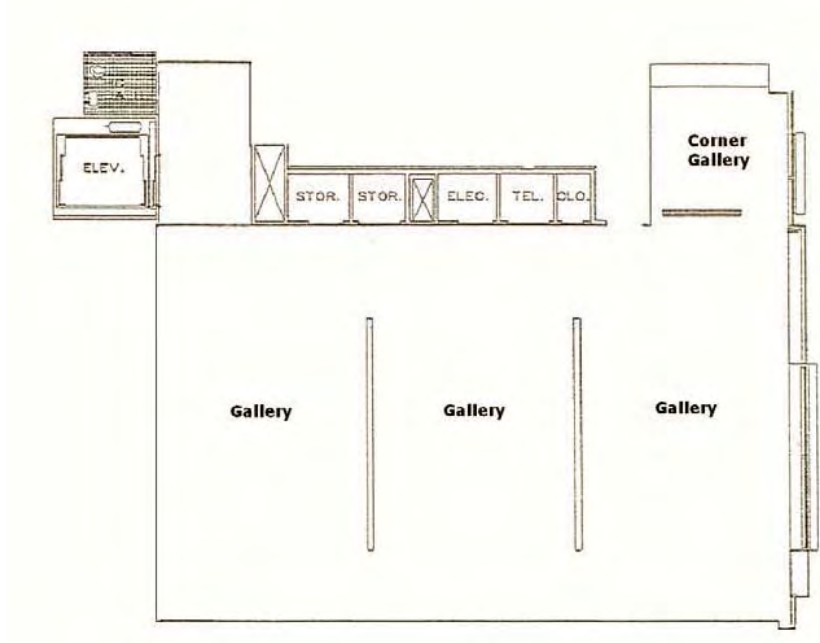

Volvo Hall

1600 Square Feet

Cocktails– 250 guests

Seated Dinner– 120 guests

Victor Borge Hall

168 Seat Movie Theatre

15 x 33 Foot Stage

Subject to additional equipment fees dependent on type of event. Hourly rates available for screenings and concerts.

Third Floor Galleries

1850 Square Feet

Cocktails - 250

Use of the Galleries requires approval from the foundation. Approval for catering is dependent on the type of current installation.

Fourth Floor Gallery

480 Square Feet

The Galleries are open to Public 12-6 Tues-Sat

Kenney Gallery & Taplin Cafe

1500 Square Feet

Cocktails– 220 guests

Seated Dinner– 100 guests

Statoil and Teekay Conference Rooms

432 Square Feet

Can be divided or left open.

Laxness Library

430 Square Feet

The library is not available on Saturdays.

6th Floor Conference Rooms

216 Square Feet

2 rooms available of this size are available.