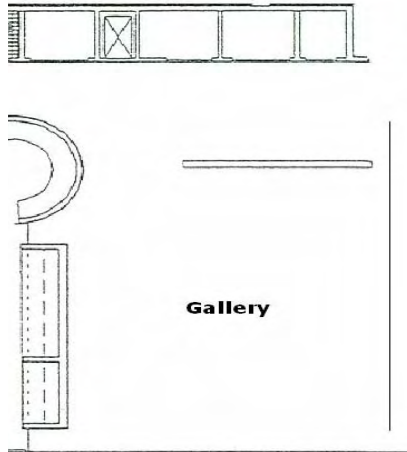

Volvo Hall

1600 Square Feet

Cocktails– 250 guests

Seated Dinner– 120 guests

Victor Borge Hall

168 Seat Movie Theatre

15 x 33 Foot Stage

Subject to additional equipment fees dependent on type of event. Hourly rates available for screenings and concerts.

Third Floor Galleries

1850 Square Feet

Cocktails - 250

Use of the Galleries requires approval from the foundation. Approval for catering is dependent on the type of current installation.

Fourth Floor Gallery

480 Square Feet

The Galleries are open to Public 12-6 Tues-Sat

Kenney Gallery & Taplin Cafe

1500 Square Feet

Cocktails– 220 guests

Seated Dinner– 100 guests

Statoil and Teekay Conference Rooms

432 Square Feet

Can be divided or left open.

Laxness Library

430 Square Feet

The library is not available on Saturdays.

6th Floor Conference Rooms

216 Square Feet

2 rooms available of this size are available.