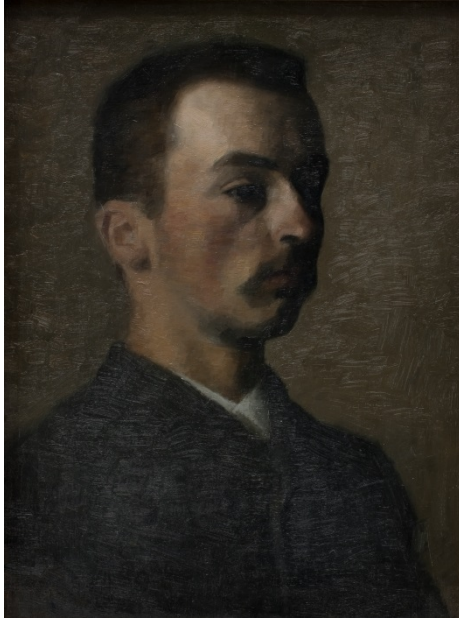

3. Vilhelm Hammershøi, *View of Jægersborg Allé, Gentofte, North of Copenhagen, 1892*. Oil on canvas, 13 7/8 x 16 1/2 in. (35.3 x 41.8 cm). Statens Museum for Kunst, smk.dk.

4. Vilhelm Hammershøi, *Interior with the Artist's Easel*, 1910. Oil on canvas, 33 x 27 1/5 in. (84 x 69 cm). Statens Museum for Kunst, smk.dk.

5. Vilhelm Hammershøi, *Interior. Artificial Light*, 1909. Oil on canvas, 23 5/8 x 32 5/8 in. (60 x 82.8 cm). Statens Museum for Kunst, smk.dk.

6. Vilhelm Hammershøi, *Portrait of Ida Isted, Later the Artist's Wife*, 1890. Oil on canvas, 42 x 33 7/8 in. (106.5 x 86 cm). Statens Museum for Kunst, smk.dk.

7. Vilhelm Hammershøi, *Near Fortunen, Jægersborg Deer Park, North of Copenhagen*, 1901. Oil on canvas, 21 5/8 x 26 1/5 in. (55 x 66.5 cm). Statens Museum for Kunst, smk.dk.

8. Vilhelm Hammershøi, *Woman Seen from the Back*, 1888. Oil on canvas, 25 x 21 5/8 in. (63.5 x 55.5 cm). Statens Museum for Kunst, smk.dk.

9. Vilhelm Hammershøi, *Amalienborg Palace Square, Copenhagen*, 1896. Oil on canvas, 53 3/4 x 53 3/4 in. (136.5 x 136.5 cm). Statens Museum for Kunst, smk.dk.

10. Vilhelm Hammershøi, *Self-Portrait*, 1890. Oil on canvas, 20 1/2 x 15 1/2 in. (52 x 39.5 cm). Statens Museum for Kunst, smk.dk.