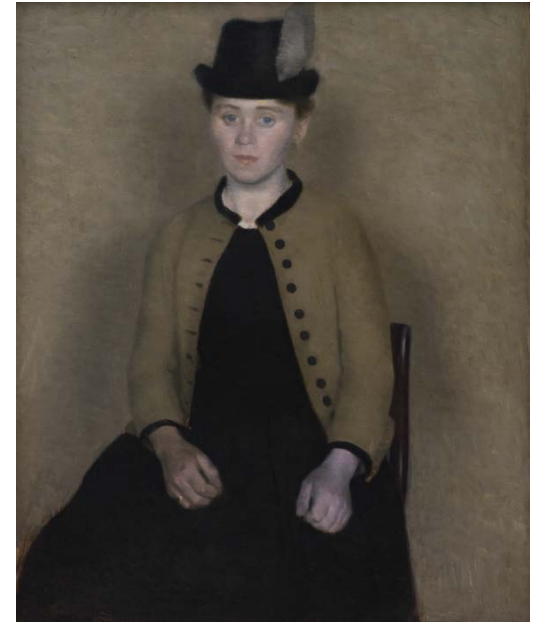

1. Vilhelm Hammershøi, *The Buildings of the Asiatic Company, Seen from St. Annæ Street, Copenhagen, 1902*. Oil on canvas, 57 5/8 x 55 1/3 in. (146.5 x 140.5 cm). Statens Museum for Kunst, smk.dk.

2. Vilhelm Hammershøi, *Interior in Strandgade, Sunlight on the Floor, 1901*. Oil on canvas, 18 1/3 x 20 1/2 in. (46.5 x 52 cm). Statens Museum for Kunst, smk.dk.

3. Vilhelm Hammershøi, *View of Jægersborg Allé, Gentofte, North of Copenhagen, 1892*. Oil on canvas, 13 7/8 x 16 1/2 in. (35.3 x 41.8 cm). Statens Museum for Kunst, smk.dk.

4. Vilhelm Hammershøi, *Interior with the Artist's Easel*, 1910. Oil on canvas, 33 x 27 1/5 in. (84 x 69 cm). Statens Museum for Kunst, smk.dk.

5. Vilhelm Hammershøi, *Interior. Artificial Light*, 1909. Oil on canvas, 23 5/8 x 32 5/8 in. (60 x 82.8 cm). Statens Museum for Kunst, smk.dk.

6. Vilhelm Hammershøi, *Portrait of Ida Isted, Later the Artist's Wife*, 1890. Oil on canvas, 42 x 33 7/8 in. (106.5 x 86 cm). Statens Museum for Kunst, smk.dk.